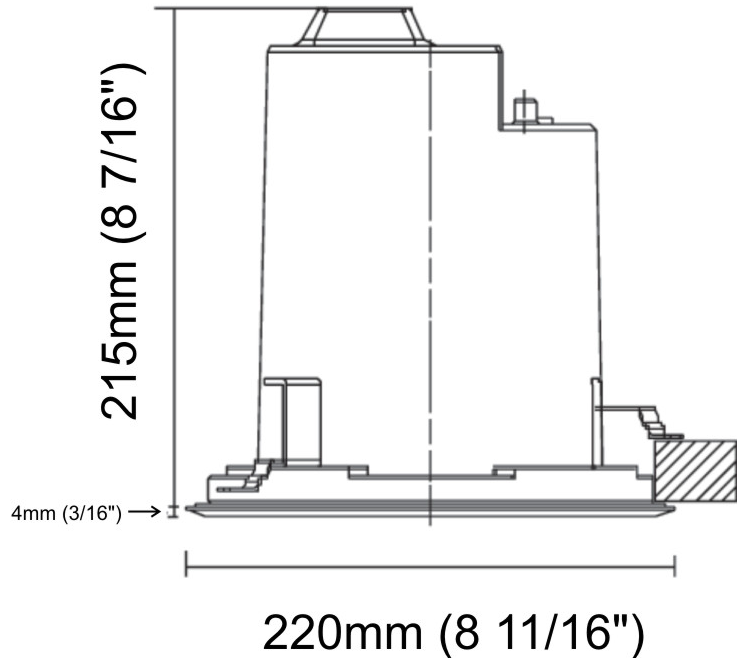

GENERAL

Series: Olodum
Brand: Side
Division: Exterior
Mounting Type: Recessed
Mounting Location: Ceiling
Subcategory: Downlight

PHYSICAL

Shape: Round
Diameter (mm): 220
Diameter (in): 8 11/16
Height (mm): 215
Height (in): 8 7/16
Light Distribution: Adjustable / Direct
Weight (kg): 3.6
Weight (lbs): 7.94
Diffuser: Clear tempered glass
Fixture Finish: SSS
Fixture Material: Aluminum Die Cast

ELECTRICAL

Lamp Type: LED (Zhaga Standard)
Input Wattage (W): 20
Total Output Wattage (W): 17
Dimming: Tri-Mode (Non-Dimming and Phase Dimming (120Vac only) and 0-10V Dimming)
Driver Included: Yes
Driver Location: Integrated
Driver Type: Constant Current - Universal
Driver Class: Class 2
Input Voltage (V): 120 - 277
Constant Current (MA): 500
Upon Request: (Not included - see components [IP65 or higher enclosure to be supplied by others]) 0-10Vdc dimming / (Included) Integral: Phase dimming @120Vac only / 277Vac

LED

Color Temperature (°K): 3000 / 4000
Max. Delivered Lumen (lm): 2434.9 / 2607.5
Nominal Lumen (lm): 2750 / 2945
CRI: >80 CRI
Lamp Life (hrs): 50000

OPTICAL

Reflector: Polycarbonate metallized reflector
Optic: 15 / 45 / 65 / ASY

RATINGS AND CERTIFICATIONS

Certified By: Certified for North American Standards
IP rating: IP67
IK Rating: IK10

Recessed Thickness: 10 / 12.5 / 15 / 25 / 30 mm
(3/8" / 1/2" / 9/16" / 1" / 1 3/16")

201mm (7 15/16")
3.6kg / 7.93lbs